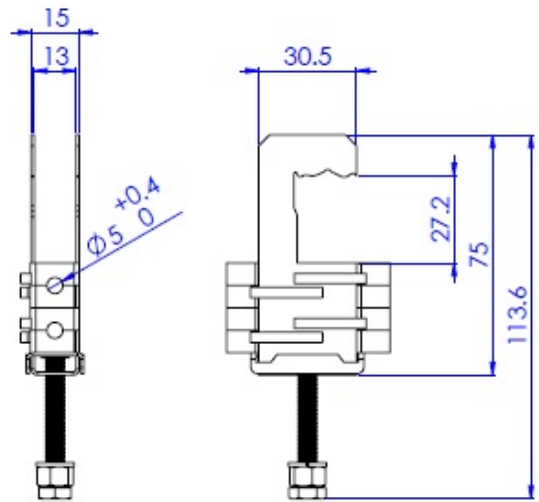

Fars Credit Card Company

www.telecomtender.com

Product.

Cable Clamp Fix RG223 2Way

Prod No.

FC-CI-FIX-RG223-2W

Application and Properties:

To setup on telecommunication ladders and towers that fixing two RG223 cables without any damage.

- Other Details

Features:

- Clamp type: RG223 cable clamp
- Easy installation
- With tread inside the plastic component used to keep cable
- Corrosion Resistant

- Technical Specification

Cable Size	Compatible to RG223 cable
Metal component,Material	Stainless steel 304
plastic component,Material	pp
Cable runs	2 way
Resistance to corrosion	High
Temperatue Operation	-15 c to +60 c
Humidity	0-100 %